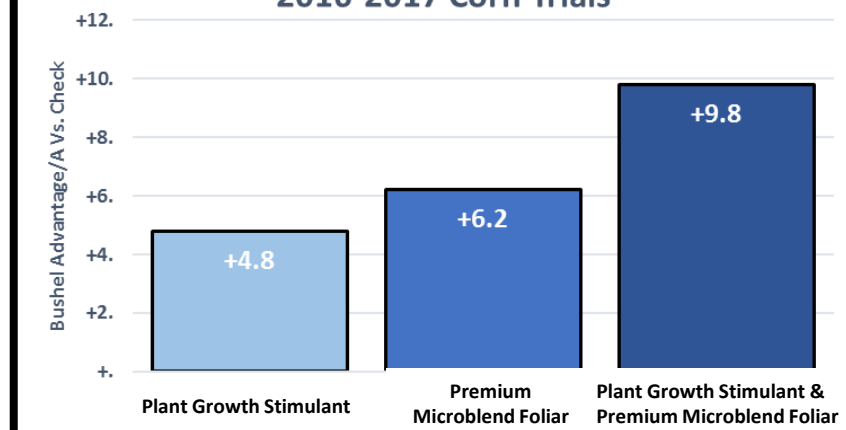

More Bushels Always Makes Sense...

IMMENSE YIELD / PLANT GROWTH STIMULANT

Use Rate: 6-8 oz/A

- Contains three plant hormones at the right ratio and concentration to maximize yield
- Reduces negative effects caused by stress
- Enhances photosynthesis and respiration to help the crop power through stress
- Boosts plant growth and development for higher yield potentials

IMMENSE YIELD / PREMIUM MICROBLEND FOLIAR

Use Rate: 1 qt/A

- Provides essential nutrients for crop growth and development
- Foliar nutrition to help alleviate negative effects of stress
- Increased humectancy and tank-mixing capabilities
- A tool for improving plant health and yield potential

Check

IMMENSE YIELD / PLANT GROWTH STIMULANT
+
IMMENSE YIELD / PREMIUM MICROBLEND FOLIAR

2016-2017 Corn Trials

More Bushels Always Makes Sense...

IMMENSE YIELD™ PLANT GROWTH STIMULANT

Use Rate: 6-8 oz/A

- Contains three plant hormones at the right ratio and concentration to maximize yield
- Reduces negative effects caused by stress
- Enhances photosynthesis and respiration to help the crop power through stress
- Boosts plant growth and development for higher yield potentials

IMMENSE YIELD™ PREMIUM MICROBLEND FOLIAR

Use Rate: 1 qt/A

- Provides essential nutrients for crop growth and development
- Foliar nutrition to help alleviate negative effects of stress
- Increased humectancy and tank-mixing capabilities
- A tool for improving plant health and yield potential